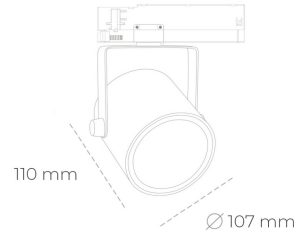

SPOTLIGHT LIDER B 835 27W 38° GREY | ON/OFF

Article number: N005-K0001-RF835-H5-G38-ZA02_700-S1-AA1

LED	COB
Light colour	3500 [K]
CRI	80
Led chip flux	3896 [lm]
Luminous flux	3506 [lm]
System power	27 [W]
Luminaire Efficiency	[lm/W]
Beam angle	38°
Controller	ON/OFF
MacAdam	3 SDCM

Spotlight LED

Track mounted LED spotlight. Aluminium housing. Ceiling base installation possible. Available in white, black and grey. Any RAL palette colour available on enquiry. Reflector beams available: 15°, 23°, 38°, 45° and 60°. Maximum power is 31W.

LUMINAIRE

Weight	0,8 [kg]
Protection rating IP , IK , class	IP 20, IK 1,
Luminaire colour	BLACK
Cover	Plastic
Operating voltage	220-240V 50-60Hz

Note: All data are typical values. Tolerance of measurements +/-10% System features may change with product improvements due to technical advances.