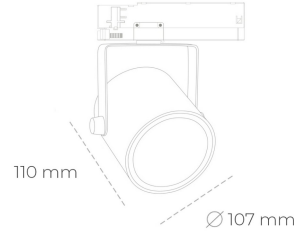

SPOTLIGHT LIDER B 835 10W 38° GREY | ON/OFF

LED	COB
Light colour	3500 [K] |
CRI	80
Led chip flux	1391 [lm]
Luminous flux	1251 [lm]
System power	10 [W]
Luminaire Efficiency	125 [lm/W]
Beam angle	38°
Controller	ON/OFF
MacAdam	3 SDCM

Spotlight LED

Track mounted LED spotlight. Aluminium housing. Ceiling base installation possible. Available in white, black and grey. Any RAL palette colour available on enquiry. Reflector beams available: 15°, 23°, 38°, 45° and 60°. Maximum power is 31W.

LUMINAIRE

Weight	0.8 [kg]
Protection rating IP , IK , class	IP 20, IK 1,
Luminaire colour	GREY
Cover	Plastic
Operating voltage	220-240V 50-60Hz

Note: All data are typical values. Tolerance of measurements +/-10% System features may change with product improvements due to technical advances.

OPTIONS

RAL colours on inquiry, honeycomb louver on inquiry , Casambi on inquiry, DALI on inquiry, Phase-cut dimming on inquiry.

Generated: 14.08.2024

+48 32 388 80 00

www.cora.pl
cora@cora.pl

Street: Ignatza Hakuby 18
41-914 Bytom, Polska