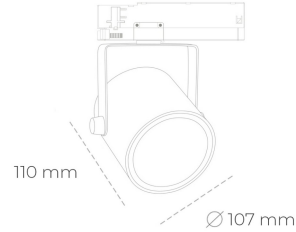

## SPOTLIGHT LIDER B 827 13W 60° GREY | ON/OFF

Article number: N005-K0001-RF827-H5-G60-ZA01\_350-S1-AA1

LED	COB
Light colour	2700 [K]
CRI	80
Led chip flux	1886 [lm]
Luminous flux	1697 [lm]
System power	13 [W]
Luminaire Efficiency	131 [lm/W]
Beam angle	60°
Controller	ON/OFF
MacAdam	3 SDCM

### Spotlight LED

Track mounted LED spotlight. Aluminium housing. Ceiling base installation possible. Available in white, black and grey. Any RAL palette colour available on enquiry. Reflector beams available: 15°, 23°, 38°, 45° and 60°. Maximum power is 31W.

### LUMINAIRE

Weight	0.8 [kg]
Protection rating IP , IK , class	IP 20, IK 1,
Luminaire colour	GREY
Cover	Plastic
Operating voltage	220-240V 50-60Hz

Note: All data are typical values. Tolerance of measurements +/-10% System features may change with product improvements due to technical advances.