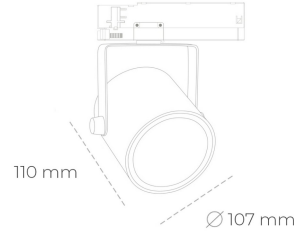

SPOTLIGHT LIDER B 827 25W 15° GREY | ON/OFF

Article number: N005-K0001-RF827-H5-G15-ZA02_650-S1-AA1

LED	COB
Light colour	2700 [K]
CRI	80
Led chip flux	3502 [lm]
Luminous flux	3151 [lm]
System power	25 [W]
Luminaire Efficiency	126 [lm/W]
Beam angle	15°
Controller	ON/OFF
MacAdam	3 SDCM

Spotlight LED

Track mounted LED spotlight. Aluminium housing. Ceiling base installation possible. Available in white, black and grey. Any RAL palette colour available on enquiry. Reflector beams available: 15°, 23°, 38°, 45° and 60°. Maximum power is 31W.

LUMINAIRE

Weight	0.8 [kg]
Protection rating IP , IK , class	IP 20, IK 1,
Luminaire colour	GREY
Cover	Plastic
Operating voltage	220-240V 50-60Hz

Note: All data are typical values. Tolerance of measurements +/-10% System features may change with product improvements due to technical advances.