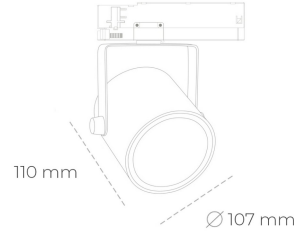

SPOTLIGHT LIDER B 940 11W 60° GREY PREMIUM WHITE ON/OFF

Article number: N005-K0001-PW940-HA-G60-ZA01_250-S1-AA1

LED	COB
Light colour	4000 [K] PREMIUM WHITE
CRI	90
Led chip flux	1343 [lm]
Luminous flux	1208 [lm]
System power	11 [W]
Luminaire Efficiency	110 [lm/W]
Beam angle	60°
Controller	ON/OFF
MacAdam	3 SDCM

Spotlight LED

Track mounted LED spotlight. Aluminium housing. Ceiling base installation possible. Available in white, black and grey. Any RAL palette colour available on enquiry. Reflector beams available: 15°, 23°, 38°, 45° and 60°. Maximum power is 31W.

LUMINAIRE

Weight	0.8 [kg]
Protection rating IP , IK , class	IP 20, IK 1,
Luminaire colour	GREY
Cover	Plastic
Operating voltage	220-240V 50-60Hz

Note: All data are typical values. Tolerance of measurements +/-10% System features may change with product improvements due to technical advances.