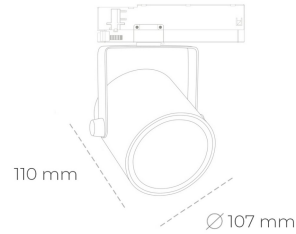

SPOTLIGHT LIDER B 940 11W 45° GREY PREMIUM WHITE ON/OFF

Article number: N005-K0001-PW940-HA-G45-ZA01_250-S1-AA1

LED	COB
Light colour	4000 [K] PREMIUM WHITE
CRI	90
Led chip flux	1343 [lm]
Luminous flux	1208 [lm]
System power	11 [W]
Luminaire Efficiency	110 [lm/W]
Beam angle	45°
Controller	ON/OFF
MacAdam	3 SDCM

Spotlight LED

Track mounted LED spotlight. Aluminium housing. Ceiling base installation possible. Available in white, black and grey. Any RAL palette colour available on enquiry. Reflector beams available: 15°, 23°, 38°, 45° and 60°. Maximum power is 31W.

LUMINAIRE

Weight	0.8 [kg]
Protection rating IP , IK , class	IP 20, IK 1,
Luminaire colour	GREY
Cover	Plastic
Operating voltage	220-240V 50-60Hz

Note: All data are typical values. Tolerance of measurements +/-10% System features may change with product improvements due to technical advances.