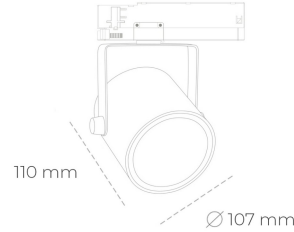

## SPOTLIGHT LIDER B 930 14W 60° GREY PREMIUM COLOR ON/OFF

Article number: N005-K0001-PC930-HA-G60-ZA01\_350-S1-AA1

LED	COB
Light colour	3000 [K] PREMIUM COLOR
CRI	90
Led chip flux	1583 [lm]
Luminous flux	1424 [lm]
System power	14 [W]
Luminaire Efficiency	102 [lm/W]
Beam angle	60°
Controller	ON/OFF
MacAdam	3 SDCM

### Spotlight LED

Track mounted LED spotlight. Aluminium housing. Ceiling base installation possible. Available in white, black and grey. Any RAL palette colour available on enquiry. Reflector beams available: 15°, 23°, 38°, 45° and 60°. Maximum power is 31W.

### LUMINAIRE

Weight	0.8 [kg]
Protection rating IP , IK , class	IP 20, IK 1,
Luminaire colour	GREY
Cover	Plastic
Operating voltage	220-240V 50-60Hz

Note: All data are typical values. Tolerance of measurements +/-10% System features may change with product improvements due to technical advances.