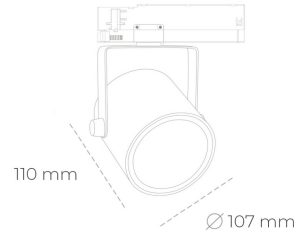

SPOTLIGHT LIDER B 930 27W 23° GREY PREMIUM COLOR ON/OFF

Article number: N005-K0001-PC930-HA-G23-ZA02_700-S1-AA1

LED	COB
Light colour	3000 [K] PREMIUM COLOR
CRI	90
Led chip flux	2960 [lm]
Luminous flux	2664 [lm]
System power	27 [W]
Luminaire Efficiency	99 [lm/W]
Beam angle	23°
Controller	ON/OFF
MacAdam	3 SDCM

Spotlight LED

Track mounted LED spotlight. Aluminium housing. Ceiling base installation possible. Available in white, black and grey. Any RAL palette colour available on enquiry. Reflector beams available: 15°, 23°, 38°, 45° and 60°. Maximum power is 31W.

LUMINAIRE

Weight	0.8 [kg]
Protection rating IP , IK , class	IP 20, IK 1,
Luminaire colour	GREY
Cover	Plastic
Operating voltage	220-240V 50-60Hz

Note: All data are typical values. Tolerance of measurements +/-10% System features may change with product improvements due to technical advances.