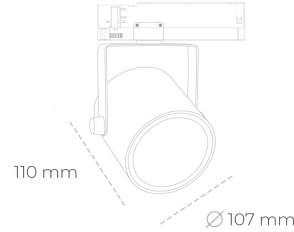

SPOTLIGHT LIDER B 930 20W 23° GREY PREMIUM COLOR ON/OFF

Article number: N005-K0001-PC930-HA-G23-ZA01_500-S1-AA1

LED	COB
Light colour	3000 [K] PREMIUM COLOR
CRI	90
Led chip flux	2200 [lm]
Luminous flux	1980 [lm]
System power	20 [W]
Luminaire Efficiency	99 [lm/W]
Beam angle	23°
Controller	ON/OFF
MacAdam	3 SDCM

Spotlight LED

Track mounted LED spotlight. Aluminium housing. Ceiling base installation possible. Available in white, black and grey. Any RAL palette colour available on enquiry. Reflector beams available: 15°, 23°, 38°, 45° and 60°. Maximum power is 31W.

LUMINAIRE

Weight	0.8 [kg]
Protection rating IP , IK , class	IP 20, IK 1,
Luminaire colour	GREY
Cover	Plastic
Operating voltage	220-240V 50-60Hz

Note: All data are typical values. Tolerance of measurements +/-10% System features may change with product improvements due to technical advances.