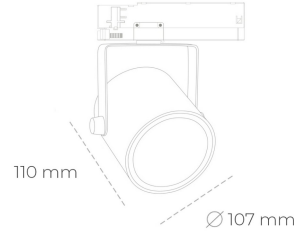

SPOTLIGHT LIDER B 930 11W 23° GREY PREMIUM COLOR ON/OFF

Article number: N005-K0001-PC930-HA-G23-ZA01_250-S1-AA1

LED	COB
Light colour	3000 [K] PREMIUM COLOR
CRI	90
Led chip flux	1145 [lm]
Luminous flux	1030 [lm]
System power	11 [W]
Luminaire Efficiency	94 [lm/W]
Beam angle	23°
Controller	ON/OFF
MacAdam	3 SDCM

Spotlight LED

Track mounted LED spotlight. Aluminium housing. Ceiling base installation possible. Available in white, black and grey. Any RAL palette colour available on enquiry. Reflector beams available: 15°, 23°, 38°, 45° and 60°. Maximum power is 31W.

LUMINAIRE

Weight	0.8 [kg]
Protection rating IP , IK , class	IP 20, IK 1,
Luminaire colour	GREY
Cover	Plastic
Operating voltage	220-240V 50-60Hz

Note: All data are typical values. Tolerance of measurements +/-10% System features may change with product improvements due to technical advances.