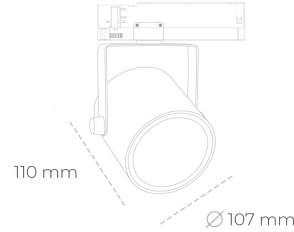

## SPOTLIGHT LIDER B 930 25W 15° GREY PREMIUM COLOR ON/OFF

Article number: N005-K0001-PC930-HA-G15-ZA02\_650-S1-AA1

LED	COB
Light colour	3000 [K] PREMIUM COLOR
CRI	90
Led chip flux	2776 [lm]
Luminous flux	2498 [lm]
System power	25 [W]
Luminaire Efficiency	100 [lm/W]
Beam angle	15°
Controller	ON/OFF
MacAdam	3 SDCM

### Spotlight LED

Track mounted LED spotlight. Aluminium housing. Ceiling base installation possible. Available in white, black and grey. Any RAL palette colour available on enquiry. Reflector beams available: 15°, 23°, 38°, 45° and 60°. Maximum power is 31W.

### LUMINAIRE

Weight	0.8 [kg]
Protection rating IP , IK , class	IP 20, IK 1,
Luminaire colour	GREY
Cover	Plastic
Operating voltage	220-240V 50-60Hz

Note: All data are typical values. Tolerance of measurements +/-10% System features may change with product improvements due to technical advances.