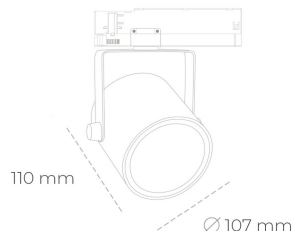

SPOTLIGHT LIDER B 930 20W 15° GREY PREMIUM COLOR ON/OFF

LED	COB
Light colour	3000 [K] PREMIUM COLOR
CRI	90
Led chip flux	2200 [lm]
Luminous flux	1980 [lm]
System power	20 [W]
Luminaire Efficiency	99 [lm/W]
Beam angle	15°
Controller	ON/OFF
MacAdam	3 SDCM

Spotlight LED

Track mounted LED spotlight. Aluminium housing. Ceiling base installation possible. Available in white, black and grey. Any RAL palette colour available on enquiry. Reflector beams available: 15°, 23°, 38°, 45° and 60°. Maximum power is 31W.

LUMINAIRE

Weight	0.8 [kg]
Protection rating IP , IK , class	IP 20, IK 1,
Luminaire colour	GREY
Cover	Plastic
Operating voltage	220-240V 50-60Hz

Note: All data are typical values. Tolerance of measurements +/-10% System features may change with product improvements due to technical advances.

OPTIONS

RAL colours on inquiry, honeycomb louver on inquiry , Casambi on inquiry, DALI on inquiry, Phase-cut dimming on inquiry.

Generated: 16.07.2024

+48 32 388 80 00

www.cora.pl
cora@cora.pl

Street: Ignatza Hakuby 18
41-914 Bytom, Polska