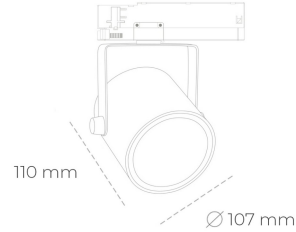

SPOTLIGHT LIDER B 930 27W 45° GREY CRI97 ON/OFF

LED	COB
Light colour	3000 [K] CRI97
CRI	90
Led chip flux	2990 [lm]
Luminous flux	2691 [lm]
System power	27 [W]
Luminaire Efficiency	[lm/W]
Beam angle	45°
Controller	ON/OFF
MacAdam	3 SDCM

Spotlight LED

Track mounted LED spotlight. Aluminium housing. Ceiling base installation possible. Available in white, black and grey. Any RAL palette colour available on enquiry. Reflector beams available: 15°, 23°, 38°, 45° and 60°. Maximum power is 31W.

LUMINAIRE

Weight	0,8 [kg]
Protection rating IP , IK , class	IP 20, IK 1,
Luminaire colour	BLACK
Cover	Plastic
Operating voltage	220-240V 50-60Hz

Note: All data are typical values. Tolerance of measurements +/-10% System features may change with product improvements due to technical advances.

OPTIONS

RAL colours on inquiry, honeycomb louver on inquiry , Casambi on inquiry, DALI on inquiry, Phase-cut dimming on inquiry.

Generated: 17.09.2024

+48 32 388 80 00

www.cora.pl
cora@cora.pl

Street: Ignatza Hakuby 18
41-914 Bytom, Polska