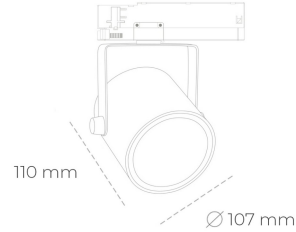

SPOTLIGHT LIDER B 930 19W 23° GREY CRI97 ON/OFF

LED	COB
Light colour	3000 [K] CRI97
CRI	90
Led chip flux	2199 [lm]
Luminous flux	1979 [lm]
System power	19 [W]
Luminaire Efficiency	104 [lm/W]
Beam angle	23°
Controller	ON/OFF
MacAdam	3 SDCM

Spotlight LED

Track mounted LED spotlight. Aluminium housing. Ceiling base installation possible. Available in white, black and grey. Any RAL palette colour available on enquiry. Reflector beams available: 15°, 23°, 38°, 45° and 60°. Maximum power is 31W.

LUMINAIRE

Weight	0.8 [kg]
Protection rating IP , IK , class	IP 20, IK 1,
Luminaire colour	GREY
Cover	Plastic
Operating voltage	220-240V 50-60Hz

Note: All data are typical values. Tolerance of measurements +/-10% System features may change with product improvements due to technical advances.

OPTIONS

RAL colours on inquiry, honeycomb louver on inquiry , Casambi on inquiry, DALI on inquiry, Phase-cut dimming on inquiry.

Generated: 16.07.2024

+48 32 388 80 00

www.cora.pl
cora@cora.pl

Street: Ignatza Hakuby 18
41-914 Bytom, Polska