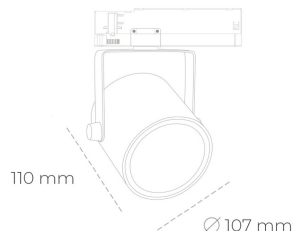

SPOTLIGHT LIDER B 930 23W 15° GREY CRI97 ON/OFF

LED	COB
Light colour	3000 [K] CRI97
CRI	90
Led chip flux	2601 [lm]
Luminous flux	2340 [lm]
System power	23 [W]
Luminaire Efficiency	102 [lm/W]
Beam angle	15°
Controller	ON/OFF
MacAdam	3 SDCM

Spotlight LED

Track mounted LED spotlight. Aluminium housing. Ceiling base installation possible. Available in white, black and grey. Any RAL palette colour available on enquiry. Reflector beams available: 15°, 23°, 38°, 45° and 60°. Maximum power is 31W.

LUMINAIRE

Weight	0.8 [kg]
Protection rating IP , IK , class	IP 20, IK 1,
Luminaire colour	GREY
Cover	Plastic
Operating voltage	220-240V 50-60Hz

Note: All data are typical values. Tolerance of measurements +/-10% System features may change with product improvements due to technical advances.

OPTIONS

RAL colours on inquiry, honeycomb louver on inquiry , Casambi on inquiry, DALI on inquiry, Phase-cut dimming on inquiry.

Generated: 16.07.2024

+48 32 388 80 00

www.cora.pl
cora@cora.pl

Street: Ignatza Hakuby 18
41-914 Bytom, Polska