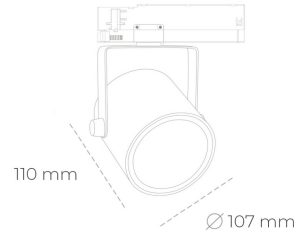

# SPOTLIGHT LIDER B 935 21W 60° GREY PREMIUM WHITE ON/OFF

Article number: N005-K0001-HE935-HA-G60-ZA02\_550-S1-AA1

LED	COB
Light colour	3500 [K] PREMIUM WHITE
CRI	90
Led chip flux	3245 [lm]
Luminous flux	2920 [lm]
System power	21 [W]
Luminaire Efficiency	[lm/W]
Beam angle	60°
Controller	ON/OFF
MacAdam	3 SDCM

### Spotlight LED

Track mounted LED spotlight. Aluminium housing. Ceiling base installation possible. Available in white, black and grey. Any RAL palette colour available on enquiry. Reflector beams available: 15°, 23°, 38°, 45° and 60°. Maximum power is 31W.

### LUMINAIRE

Weight	0,8 [kg]
Protection rating IP , IK , class	IP 20, IK 1,
Luminaire colour	BLACK
Cover	Plastic
Operating voltage	220-240V 50-60Hz

Note: All data are typical values. Tolerance of measurements +/-10% System features may change with product improvements due to technical advances.