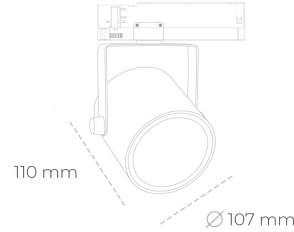

SPOTLIGHT LIDER B 935 21W 15° GREY PREMIUM WHITE ON/OFF

Article number: N005-K0001-HE935-HA-G15-ZA02_550-S1-AA1

| | |
|----------------------|------------------------|
| LED | COB |
| Light colour | 3500 [K] PREMIUM WHITE |
| CRI | 90 |
| Led chip flux | 3245 [lm] |
| Luminous flux | 2920 [lm] |
| System power | 21 [W] |
| Luminaire Efficiency | 139 [lm/W] |
| Beam angle | 15° |
| Controller | ON/OFF |
| MacAdam | 3 SDCM |

Spotlight LED

Track mounted LED spotlight. Aluminium housing. Ceiling base installation possible. Available in white, black and grey. Any RAL palette colour available on enquiry. Reflector beams available: 15°, 23°, 38°, 45° and 60°. Maximum power is 31W.

LUMINAIRE

| | |
|-----------------------------------|------------------|
| Weight | 0.8 [kg] |
| Protection rating IP , IK , class | IP 20, IK 1, |
| Luminaire colour | GREY |
| Cover | Plastic |
| Operating voltage | 220-240V 50-60Hz |