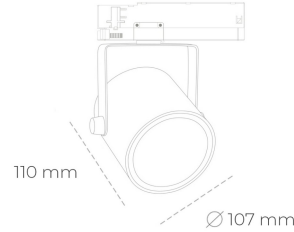

SPOTLIGHT LIDER B 930 25W 60° GREY PREMIUM WHITE ON/OFF

Article number: N005-K0001-HE930-HA-G60-ZA02_650-S1-AA1

LED	COB
Light colour	3000 [K] PREMIUM WHITE
CRI	90
Led chip flux	3659 [lm]
Luminous flux	3293 [lm]
System power	25 [W]
Luminaire Efficiency	132 [lm/W]
Beam angle	60°
Controller	ON/OFF
MacAdam	3 SDCM

Spotlight LED

Track mounted LED spotlight. Aluminium housing. Ceiling base installation possible. Available in white, black and grey. Any RAL palette colour available on enquiry. Reflector beams available: 15°, 23°, 38°, 45° and 60°. Maximum power is 31W.

LUMINAIRE

Weight	0.8 [kg]
Protection rating IP , IK , class	IP 20, IK 1,
Luminaire colour	GREY
Cover	Plastic
Operating voltage	220-240V 50-60Hz

Note: All data are typical values. Tolerance of measurements +/-10% System features may change with product improvements due to technical advances.