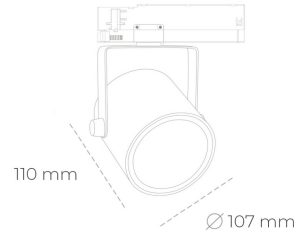

SPOTLIGHT LIDER B 930 27W 45° GREY PREMIUM WHITE ON/OFF

Article number: N005-K0001-HE930-HA-G45-ZA02_700-S1-AA1

LED	COB
Light colour	3000 [K] PREMIUM WHITE
CRI	90
Led chip flux	3911 [lm]
Luminous flux	3519 [lm]
System power	27 [W]
Luminaire Efficiency	[lm/W]
Beam angle	45°
Controller	ON/OFF
MacAdam	3 SDCM

Spotlight LED

Track mounted LED spotlight. Aluminium housing. Ceiling base installation possible. Available in white, black and grey. Any RAL palette colour available on enquiry. Reflector beams available: 15°, 23°, 38°, 45° and 60°. Maximum power is 31W.

LUMINAIRE

Weight	0,8 [kg]
Protection rating IP , IK , class	IP 20, IK 1,
Luminaire colour	BLACK
Cover	Plastic
Operating voltage	220-240V 50-60Hz

Note: All data are typical values. Tolerance of measurements +/-10% System features may change with product improvements due to technical advances.