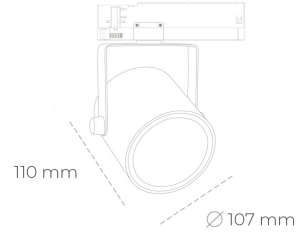

SPOTLIGHT LIDER B 930 11W 45° GREY PREMIUM WHITE ON/OFF

LED	COB
Light colour	3000 [K] PREMIUM WHITE
CRI	90
Led chip flux	1497 [lm]
Luminous flux	1347 [lm]
System power	11 [W]
Luminaire Efficiency	122 [lm/W]
Beam angle	45°
Controller	ON/OFF
MacAdam	3 SDCM

Spotlight LED

Track mounted LED spotlight. Aluminium housing. Ceiling base installation possible. Available in white, black and grey. Any RAL palette colour available on enquiry. Reflector beams available: 15°, 23°, 38°, 45° and 60°. Maximum power is 31W.

LUMINAIRE

Weight	0.8 [kg]
Protection rating IP , IK , class	IP 20, IK 1,
Luminaire colour	GREY
Cover	Plastic
Operating voltage	220-240V 50-60Hz

Note: All data are typical values. Tolerance of measurements +/-10% System features may change with product improvements due to technical advances.

OPTIONS

RAL colours on inquiry, honeycomb louver on inquiry , Casambi on inquiry, DALI on inquiry, Phase-cut dimming on inquiry.

Generated: 14.08.2024

+48 32 388 80 00

www.cora.pl
cora@cora.pl

Street: Ignatza Hakuby 18
41-914 Bytom, Polska