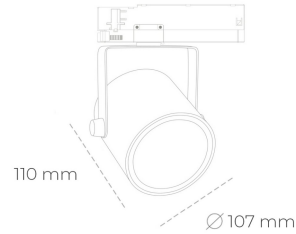

SPOTLIGHT LIDER B 957 19W 45° GREY SPECIAL ON/OFF

Article number: N005-K0001-CC957-H5-G45-ZA01_500-S1-AA1

LED	COB
Light colour	5700 [K] SPECIAL
CRI	90
Led chip flux	2551 [lm]
Luminous flux	2295 [lm]
System power	19 [W]
Luminaire Efficiency	121 [lm/W]
Beam angle	45°
Controller	ON/OFF
MacAdam	3 SDCM

Spotlight LED

Track mounted LED spotlight. Aluminium housing. Ceiling base installation possible. Available in white, black and grey. Any RAL palette colour available on enquiry. Reflector beams available: 15°, 23°, 38°, 45° and 60°. Maximum power is 31W.

LUMINAIRE

Weight	0.8 [kg]
Protection rating IP , IK , class	IP 20, IK 1,
Luminaire colour	GREY
Cover	Plastic
Operating voltage	220-240V 50-60Hz

Note: All data are typical values. Tolerance of measurements +/-10% System features may change with product improvements due to technical advances.