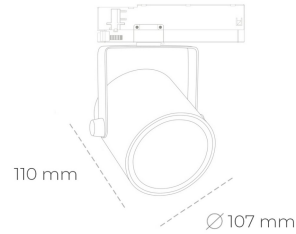

SPOTLIGHT LIDER B 942 19W 38° GREY MEAT WHITE ON/OFF

Article number: N005-K0001-CC942-H5-G38-ZA01_500-S1-AA1

LED	COB
Light colour	4200 [K] MEAT WHITE
CRI	90
Led chip flux	1976 [lm]
Luminous flux	1778 [lm]
System power	19 [W]
Luminaire Efficiency	94 [lm/W]
Beam angle	38°
Controller	ON/OFF
MacAdam	3 SDCM

Spotlight LED

Track mounted LED spotlight. Aluminium housing. Ceiling base installation possible. Available in white, black and grey. Any RAL palette colour available on enquiry. Reflector beams available: 15°, 23°, 38°, 45° and 60°. Maximum power is 31W.

LUMINAIRE

Weight	0.8 [kg]
Protection rating IP , IK , class	IP 20, IK 1,
Luminaire colour	GREY
Cover	Plastic
Operating voltage	220-240V 50-60Hz

Note: All data are typical values. Tolerance of measurements +/-10% System features may change with product improvements due to technical advances.