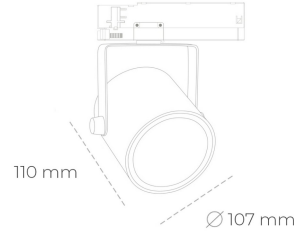

SPOTLIGHT LIDER B 942 19W 23° GREY MEAT WHITE ON/OFF

Article number: N005-K0001-CC942-H5-G23-ZA01_500-S1-AA1

LED	COB
Light colour	4200 [K] MEAT WHITE
CRI	90
Led chip flux	1976 [lm]
Luminous flux	1778 [lm]
System power	19 [W]
Luminaire Efficiency	[lm/W]
Beam angle	23°
Controller	ON/OFF
MacAdam	3 SDCM

Spotlight LED

Track mounted LED spotlight. Aluminium housing. Ceiling base installation possible. Available in white, black and grey. Any RAL palette colour available on enquiry. Reflector beams available: 15°, 23°, 38°, 45° and 60°. Maximum power is 31W.

LUMINAIRE

Weight	0,8 [kg]
Protection rating IP , IK , class	IP 20, IK 1,
Luminaire colour	BLACK
Cover	Plastic
Operating voltage	220-240V 50-60Hz

Note: All data are typical values. Tolerance of measurements +/-10% System features may change with product improvements due to technical advances.