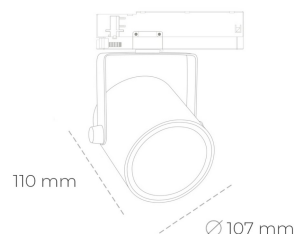

SPOTLIGHT LIDER B 942 31W 15° GREY MEAT WHITE ON/OFF

Article number: N005-K0001-CC942-H5-G15-ZA03_800-S1-AA1

| | |
|----------------------|---------------------|
| LED | COB |
| Light colour | 4200 [K] MEAT WHITE |
| CRI | 90 |
| Led chip flux | 3040 [lm] |
| Luminous flux | 2736 [lm] |
| System power | 31 [W] |
| Luminaire Efficiency | 88 [lm/W] |
| Beam angle | 15° |
| Controller | ON/OFF |
| MacAdam | 3 SDCM |

Spotlight LED

Track mounted LED spotlight. Aluminium housing. Ceiling base installation possible. Available in white, black and grey. Any RAL palette colour available on enquiry. Reflector beams available: 15°, 23°, 38°, 45° and 60°. Maximum power is 31W.

LUMINAIRE

| | |
|-----------------------------------|------------------|
| Weight | 0.8 [kg] |
| Protection rating IP , IK , class | IP 20, IK 1, |
| Luminaire colour | GREY |
| Cover | Plastic |
| Operating voltage | 220-240V 50-60Hz |