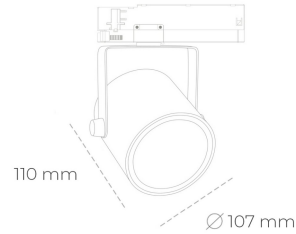

## SPOTLIGHT LIDER B 935 25W 23° GREY HI EFFICIENT ON/OFF

Article number: N005-K0001-BB935-H5-G23-ZA02\_650-S1-AA1

LED	COB
Light colour	3500 [K] HI EFFICIENT
CRI	90
Led chip flux	3904 [lm]
Luminous flux	3513 [lm]
System power	25 [W]
Luminaire Efficiency	141 [lm/W]
Beam angle	23°
Controller	ON/OFF
MacAdam	3 SDCM

### Spotlight LED

Track mounted LED spotlight. Aluminium housing. Ceiling base installation possible. Available in white, black and grey. Any RAL palette colour available on enquiry. Reflector beams available: 15°, 23°, 38°, 45° and 60°. Maximum power is 31W.

### LUMINAIRE

Weight	0.8 [kg]
Protection rating IP , IK , class	IP 20, IK 1,
Luminaire colour	GREY
Cover	Plastic
Operating voltage	220-240V 50-60Hz

Note: All data are typical values. Tolerance of measurements +/-10% System features may change with product improvements due to technical advances.