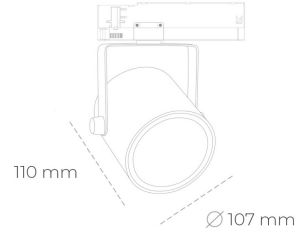

SPOTLIGHT LIDER B 935 14W 23° GREY HI EFFICIENT ON/OFF

LED	COB
Light colour	3500 [K] HI EFFICIENT
CRI	90
Led chip flux	2174 [lm]
Luminous flux	1956 [lm]
System power	14 [W]
Luminaire Efficiency	[lm/W]
Beam angle	23°
Controller	ON/OFF
MacAdam	3 SDCM

Spotlight LED

Track mounted LED spotlight. Aluminium housing. Ceiling base installation possible. Available in white, black and grey. Any RAL palette colour available on enquiry. Reflector beams available: 15°, 23°, 38°, 45° and 60°. Maximum power is 31W.

LUMINAIRE

Weight	0,8 [kg]
Protection rating IP , IK , class	IP 20, IK 1,
Luminaire colour	BLACK
Cover	Plastic
Operating voltage	220-240V 50-60Hz

Note: All data are typical values. Tolerance of measurements +/-10% System features may change with product improvements due to technical advances.

OPTIONS

RAL colours on inquiry, honeycomb louver on inquiry , Casambi on inquiry, DALI on inquiry, Phase-cut dimming on inquiry.

Generated: 17.09.2024

+48 32 388 80 00

www.cora.pl
cora@cora.pl

Street: Ignatza Hakuby 18
41-914 Bytom, Polska