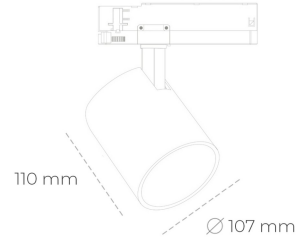

SPOTLIGHT LIDER A 825 25W 45° WHITE BREAD ON/OFF

Article number: N004-K0003-VF825-H5-G45-ZE53_650-S1-###

LED	COB
Light colour	2500 [K] BREAD
CRI	80
Led chip flux	3042 [lm]
Luminous flux	2737 [lm]
System power	25 [W]
Luminaire Efficiency	[lm/W]
Beam angle	45°
Controller	ON/OFF
MacAdam	3 SDCM

Spotlight LED

Track mounted LED spotlight. Aluminium housing. Ceiling base installation possible. Available in white, black and grey. Any RAL palette colour available on enquiry. Reflector beams available: 15°, 23°, 38°, 45° and 60°. Maximum power is 31W.

LUMINAIRE

Weight	0,7 [kg]
Protection rating IP , IK , class	IP 20, IK 1,
Luminaire colour	Plastic
Cover	220-240V 50-60Hz
Operating voltage	

Note: All data are typical values. Tolerance of measurements +/-10% System features may change with product improvements due to technical advances.