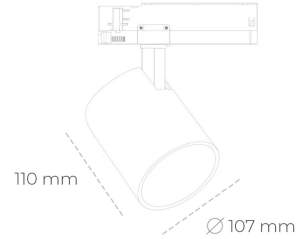

## SPOTLIGHT LIDER A 825 21W 38° WHITE BREAD ON/OFF

Article number: N004-K0003-VF825-H5-G38-ZE53\_550-S1-###

LED	COB
Light colour	2500 [K] BREAD
CRI	80
Led chip flux	2574 [lm]
Luminous flux	2316 [lm]
System power	21 [W]
Luminaire Efficiency	110 [lm/W]
Beam angle	38°
Controller	ON/OFF
MacAdam	3 SDCM

### Spotlight LED

Track mounted LED spotlight. Aluminium housing. Ceiling base installation possible. Available in white, black and grey. Any RAL palette colour available on enquiry. Reflector beams available: 15°, 23°, 38°, 45° and 60°. Maximum power is 31W.

### LUMINAIRE

Weight	0,7 [kg]
Protection rating IP , IK , class	IP 20, IK 1,
Luminaire colour	WHITE
Cover	Plastic
Operating voltage	220-240V 50-60Hz

Note: All data are typical values. Tolerance of measurements +/-10% System features may change with product improvements due to technical advances.