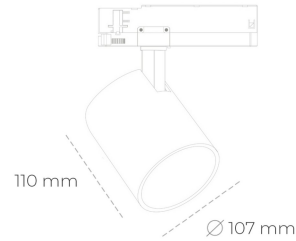

SPOTLIGHT LIDER A 825 31W 23° WHITE BREAD ON/OFF

Article number: N004-K0003-VF825-H5-G23-ZE53_800-S1-###

LED	COB
Light colour	2500 [K] BREAD
CRI	80
Led chip flux	3621 [lm]
Luminous flux	3258 [lm]
System power	31 [W]
Luminaire Efficiency	105 [lm/W]
Beam angle	23°
Controller	ON/OFF
MacAdam	3 SDCM

Spotlight LED

Track mounted LED spotlight. Aluminium housing. Ceiling base installation possible. Available in white, black and grey. Any RAL palette colour available on enquiry. Reflector beams available: 15°, 23°, 38°, 45° and 60°. Maximum power is 31W.

LUMINAIRE

Weight	0,7 [kg]
Protection rating IP , IK , class	IP 20, IK 1,
Luminaire colour	WHITE
Cover	Plastic
Operating voltage	220-240V 50-60Hz

Note: All data are typical values. Tolerance of measurements +/-10% System features may change with product improvements due to technical advances.