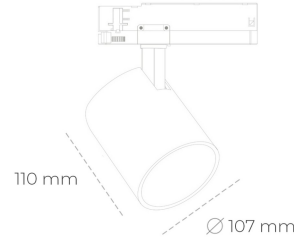

## SPOTLIGHT LIDER A 825 31W 15° WHITE BREAD ON/OFF

Article number: N004-K0003-VF825-H5-G15-ZE53\_800-S1-###

LED	COB
Light colour	2500 [K] BREAD
CRI	80
Led chip flux	3621 [lm]
Luminous flux	3258 [lm]
System power	31 [W]
Luminaire Efficiency	105 [lm/W]
Beam angle	15°
Controller	ON/OFF
MacAdam	3 SDCM

### Spotlight LED

Track mounted LED spotlight. Aluminium housing. Ceiling base installation possible. Available in white, black and grey. Any RAL palette colour available on enquiry. Reflector beams available: 15°, 23°, 38°, 45° and 60°. Maximum power is 31W.

### LUMINAIRE

Weight	0,7 [kg]
Protection rating IP , IK , class	IP 20, IK 1,
Luminaire colour	WHITE
Cover	Plastic
Operating voltage	220-240V 50-60Hz

Note: All data are typical values. Tolerance of measurements +/-10% System features may change with product improvements due to technical advances.