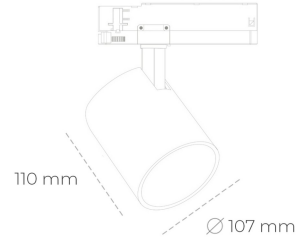

SPOTLIGHT LIDER A 820 19W 38° WHITE MEAT PINK ON/OFF

Article number: N004-K0003-VE820-H5-G38-ZE53_500-S1-###

LED	COB
Light colour	2000 [K] MEAT PINK
CRI	80
Led chip flux	1741 [lm]
Luminous flux	1566 [lm]
System power	19 [W]
Luminaire Efficiency	82 [lm/W]
Beam angle	38°
Controller	ON/OFF
MacAdam	3 SDCM

Spotlight LED

Track mounted LED spotlight. Aluminium housing. Ceiling base installation possible. Available in white, black and grey. Any RAL palette colour available on enquiry. Reflector beams available: 15°, 23°, 38°, 45° and 60°. Maximum power is 31W.

LUMINAIRE

Weight	0,7 [kg]
Protection rating IP , IK , class	IP 20, IK 1,
Luminaire colour	WHITE
Cover	Plastic
Operating voltage	220-240V 50-60Hz

Note: All data are typical values. Tolerance of measurements +/-10% System features may change with product improvements due to technical advances.