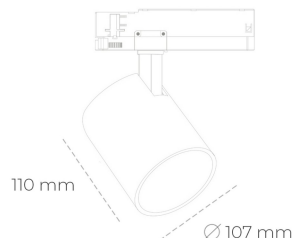

SPOTLIGHT LIDER A 930 25W 38° WHITE | ON/OFF

LED	COB
Light colour	3000 [K] |
CRI	90
Led chip flux	2997 [lm]
Luminous flux	2697 [lm]
System power	25 [W]
Luminaire Efficiency	108 [lm/W]
Beam angle	38°
Controller	ON/OFF
MacAdam	3 SDCM

Spotlight LED

Track mounted LED spotlight. Aluminium housing. Ceiling base installation possible. Available in white, black and grey. Any RAL palette colour available on enquiry. Reflector beams available: 15°, 23°, 38°, 45° and 60°. Maximum power is 31W.

LUMINAIRE

Weight	0,7 [kg]
Protection rating IP , IK , class	IP 20, IK 1,
Luminaire colour	WHITE
Cover	Plastic
Operating voltage	220-240V 50-60Hz

Note: All data are typical values. Tolerance of measurements +/-10% System features may change with product improvements due to technical advances.

OPTIONS

RAL colours on inquiry, honeycomb louver on inquiry , Casambi on inquiry, DALI on inquiry, Phase-cut dimming on inquiry.

Generated: 23.06.2024

+48 32 388 80 00

www.cora.pl
cora@cora.pl

Street: Ignatza Hakuby 18
41-914 Bytom, Polska