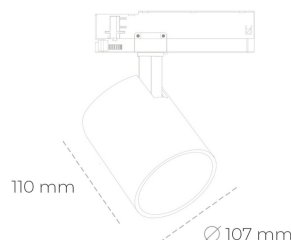

SPOTLIGHT LIDER A 930 27W 23° WHITE | ON/OFF

Article number: N004-K0003-RF930-H5-G23-ZE53_700-S1-###

LED	COB
Light colour	3000 [K]
CRI	90
Led chip flux	3227 [lm]
Luminous flux	2904 [lm]
System power	27 [W]
Luminaire Efficiency	108 [lm/W]
Beam angle	23°
Controller	ON/OFF
MacAdam	3 SDCM

Spotlight LED

Track mounted LED spotlight. Aluminium housing. Ceiling base installation possible. Available in white, black and grey. Any RAL palette colour available on enquiry. Reflector beams available: 15°, 23°, 38°, 45° and 60°. Maximum power is 31W.

LUMINAIRE

Weight	0,7 [kg]
Protection rating IP , IK , class	IP 20, IK 1,
Luminaire colour	WHITE
Cover	Plastic
Operating voltage	220-240V 50-60Hz

Note: All data are typical values. Tolerance of measurements +/-10% System features may change with product improvements due to technical advances.