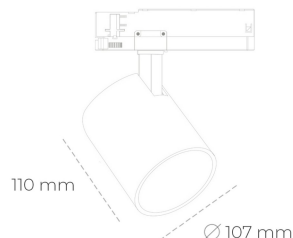

SPOTLIGHT LIDER A 930 14W 23° WHITE | ON/OFF

LED	COB
Light colour	3000 [K] |
CRI	90
Led chip flux	1613 [lm]
Luminous flux	1451 [lm]
System power	14 [W]
Luminaire Efficiency	104 [lm/W]
Beam angle	23°
Controller	ON/OFF
MacAdam	3 SDCM

Spotlight LED

Track mounted LED spotlight. Aluminium housing. Ceiling base installation possible. Available in white, black and grey. Any RAL palette colour available on enquiry. Reflector beams available: 15°, 23°, 38°, 45° and 60°. Maximum power is 31W.

LUMINAIRE

Weight	0,7 [kg]
Protection rating IP , IK , class	IP 20, IK 1,
Luminaire colour	WHITE
Cover	Plastic
Operating voltage	220-240V 50-60Hz

Note: All data are typical values. Tolerance of measurements +/-10% System features may change with product improvements due to technical advances.

OPTIONS

RAL colours on inquiry, honeycomb louver on inquiry , Casambi on inquiry, DALI on inquiry, Phase-cut dimming on inquiry.

Generated: 21.06.2024

+48 32 388 80 00

www.cora.pl
cora@cora.pl

Street: Ignatza Hakuby 18
41-914 Bytom, Polska