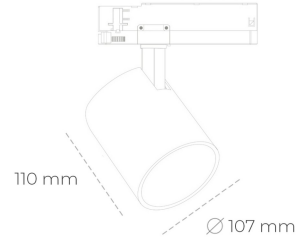

## SPOTLIGHT LIDER A 930 14W 15° WHITE | ON/OFF

Article number: N004-K0003-RF930-H5-G15-ZE53\_350-S1-###

LED	COB
Light colour	3000 [K]
CRI	90
Led chip flux	1613 [lm]
Luminous flux	1451 [lm]
System power	14 [W]
Luminaire Efficiency	104 [lm/W]
Beam angle	15°
Controller	ON/OFF
MacAdam	3 SDCM

### Spotlight LED

Track mounted LED spotlight. Aluminium housing. Ceiling base installation possible. Available in white, black and grey. Any RAL palette colour available on enquiry. Reflector beams available: 15°, 23°, 38°, 45° and 60°. Maximum power is 31W.

### LUMINAIRE

Weight	0,7 [kg]
Protection rating IP , IK , class	IP 20, IK 1,
Luminaire colour	WHITE
Cover	Plastic
Operating voltage	220-240V 50-60Hz

Note: All data are typical values. Tolerance of measurements +/-10% System features may change with product improvements due to technical advances.