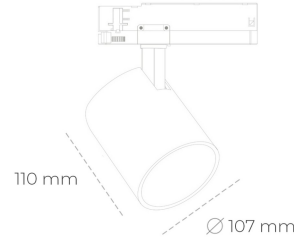

SPOTLIGHT LIDER A 927 19W 45° WHITE | ON/OFF

Article number: N004-K0003-RF927-H5-G45-ZE53_500-S1-###

LED	COB
Light colour	2700 [K]
CRI	80
Led chip flux	2222 [lm]
Luminous flux	1999 [lm]
System power	19 [W]
Luminaire Efficiency	105 [lm/W]
Beam angle	45°
Controller	ON/OFF
MacAdam	3 SDCM

Spotlight LED

Track mounted LED spotlight. Aluminium housing. Ceiling base installation possible. Available in white, black and grey. Any RAL palette colour available on enquiry. Reflector beams available: 15°, 23°, 38°, 45° and 60°. Maximum power is 31W.

LUMINAIRE

Weight	0,7 [kg]
Protection rating IP , IK , class	IP 20, IK 1,
Luminaire colour	WHITE
Cover	Plastic
Operating voltage	220-240V 50-60Hz

Note: All data are typical values. Tolerance of measurements +/-10% System features may change with product improvements due to technical advances.