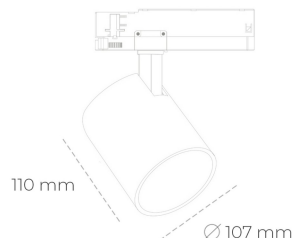

SPOTLIGHT LIDER A 927 27W 38° WHITE | ON/OFF

LED	COB
Light colour	2700 [K] |
CRI	80
Led chip flux	3111 [lm]
Luminous flux	2799 [lm]
System power	27 [W]
Luminaire Efficiency	104 [lm/W]
Beam angle	38°
Controller	ON/OFF
MacAdam	3 SDCM

Spotlight LED

Track mounted LED spotlight. Aluminium housing. Ceiling base installation possible. Available in white, black and grey. Any RAL palette colour available on enquiry. Reflector beams available: 15°, 23°, 38°, 45° and 60°. Maximum power is 31W.

LUMINAIRE

Weight	0,7 [kg]
Protection rating IP , IK , class	IP 20, IK 1,
Luminaire colour	WHITE
Cover	Plastic
Operating voltage	220-240V 50-60Hz

Note: All data are typical values. Tolerance of measurements +/-10% System features may change with product improvements due to technical advances.

OPTIONS

RAL colours on inquiry, honeycomb louver on inquiry , Casambi on inquiry, DALI on inquiry, Phase-cut dimming on inquiry.

Generated: 21.06.2024

+48 32 388 80 00

www.cora.pl
cora@cora.pl

Street: Ignatza Hakuby 18
41-914 Bytom, Polska