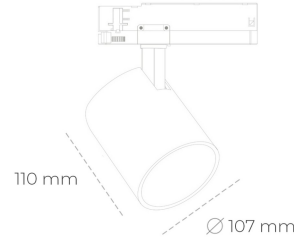

## SPOTLIGHT LIDER A 850 25W 45° WHITE | ON/OFF

Article number: N004-K0003-RF850-H5-G45-ZE53\_650-S1-###

LED	COB
Light colour	5000 [K]
CRI	80
Led chip flux	3764 [lm]
Luminous flux	3387 [lm]
System power	25 [W]
Luminaire Efficiency	135 [lm/W]
Beam angle	45°
Controller	ON/OFF
MacAdam	3 SDCM

### Spotlight LED

Track mounted LED spotlight. Aluminium housing. Ceiling base installation possible. Available in white, black and grey. Any RAL palette colour available on enquiry. Reflector beams available: 15°, 23°, 38°, 45° and 60°. Maximum power is 31W.

### LUMINAIRE

Weight	0,7 [kg]
Protection rating IP , IK , class	IP 20, IK 1,
Luminaire colour	WHITE
Cover	Plastic
Operating voltage	220-240V 50-60Hz

Note: All data are typical values. Tolerance of measurements +/-10% System features may change with product improvements due to technical advances.