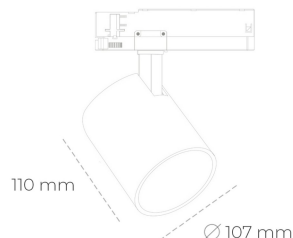

SPOTLIGHT LIDER A 840 10W 38° WHITE | ON/OFF

LED	COB
Light colour	4000 [K] |
CRI	80
Led chip flux	1419 [lm]
Luminous flux	1277 [lm]
System power	10 [W]
Luminaire Efficiency	128 [lm/W]
Beam angle	38°
Controller	ON/OFF
MacAdam	3 SDCM

Spotlight LED

Track mounted LED spotlight. Aluminium housing. Ceiling base installation possible. Available in white, black and grey. Any RAL palette colour available on enquiry. Reflector beams available: 15°, 23°, 38°, 45° and 60°. Maximum power is 31W.

LUMINAIRE

Weight	0,7 [kg]
Protection rating IP , IK , class	IP 20, IK 1,
Luminaire colour	WHITE
Cover	Plastic
Operating voltage	220-240V 50-60Hz

Note: All data are typical values. Tolerance of measurements +/-10% System features may change with product improvements due to technical advances.

OPTIONS

RAL colours on inquiry, honeycomb louver on inquiry , Casambi on inquiry, DALI on inquiry, Phase-cut dimming on inquiry.

Generated: 21.06.2024

+48 32 388 80 00

www.cora.pl
cora@cora.pl

Street: Ignatza Hakuby 18
41-914 Bytom, Polska