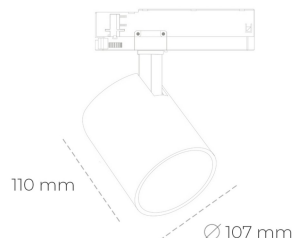

SPOTLIGHT LIDER A 830 14W 23° WHITE | ON/OFF

LED	COB
Light colour	3000 [K] |
CRI	80
Led chip flux	1905 [lm]
Luminous flux	1714 [lm]
System power	14 [W]
Luminaire Efficiency	122 [lm/W]
Beam angle	23°
Controller	ON/OFF
MacAdam	3 SDCM

Spotlight LED

Track mounted LED spotlight. Aluminium housing. Ceiling base installation possible. Available in white, black and grey. Any RAL palette colour available on enquiry. Reflector beams available: 15°, 23°, 38°, 45° and 60°. Maximum power is 31W.

LUMINAIRE

Weight	0,7 [kg]
Protection rating IP , IK , class	IP 20, IK 1,
Luminaire colour	WHITE
Cover	Plastic
Operating voltage	220-240V 50-60Hz

Note: All data are typical values. Tolerance of measurements +/-10% System features may change with product improvements due to technical advances.

OPTIONS

RAL colours on inquiry, honeycomb louver on inquiry , Casambi on inquiry, DALI on inquiry, Phase-cut dimming on inquiry.

Generated: 22.06.2024

+48 32 388 80 00

www.cora.pl
cora@cora.pl

Street: Ignatza Hakuby 18
41-914 Bytom, Polska