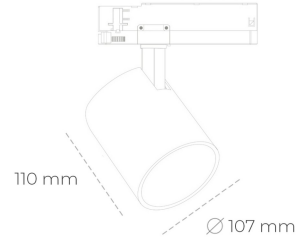

SPOTLIGHT LIDER A 940 23W 60° WHITE PREMIUM WHITE ON/OFF

Article number: N004-K0003-PW940-HA-G60-ZE53_600-S1-###

LED	COB
Light colour	4000 [K] PREMIUM WHITE
CRI	90
Led chip flux	3157 [lm]
Luminous flux	2841 [lm]
System power	23 [W]
Luminaire Efficiency	124 [lm/W]
Beam angle	60°
Controller	ON/OFF
MacAdam	3 SDCM

Spotlight LED

Track mounted LED spotlight. Aluminium housing. Ceiling base installation possible. Available in white, black and grey. Any RAL palette colour available on enquiry. Reflector beams available: 15°, 23°, 38°, 45° and 60°. Maximum power is 31W.

LUMINAIRE

Weight	0,7 [kg]
Protection rating IP , IK , class	IP 20, IK 1,
Luminaire colour	WHITE
Cover	Plastic
Operating voltage	220-240V 50-60Hz

Note: All data are typical values. Tolerance of measurements +/-10% System features may change with product improvements due to technical advances.