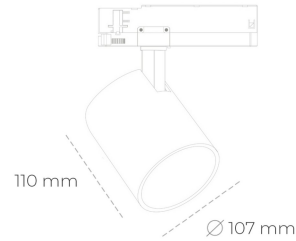

## SPOTLIGHT LIDER A 930 27W 45° WHITE PREMIUM COLOR ON/OFF

Article number: N004-K0003-PC930-HA-G45-ZE53\_700-S1-###

LED	COB
Light colour	3000 [K] PREMIUM COLOR
CRI	90
Led chip flux	2960 [lm]
Luminous flux	2664 [lm]
System power	27 [W]
Luminaire Efficiency	99 [lm/W]
Beam angle	45°
Controller	ON/OFF
MacAdam	3 SDCM

### Spotlight LED

Track mounted LED spotlight. Aluminium housing. Ceiling base installation possible. Available in white, black and grey. Any RAL palette colour available on enquiry. Reflector beams available: 15°, 23°, 38°, 45° and 60°. Maximum power is 31W.

### LUMINAIRE

Weight	0,7 [kg]
Protection rating IP , IK , class	IP 20, IK 1,
Luminaire colour	WHITE
Cover	Plastic
Operating voltage	220-240V 50-60Hz

Note: All data are typical values. Tolerance of measurements +/-10% System features may change with product improvements due to technical advances.