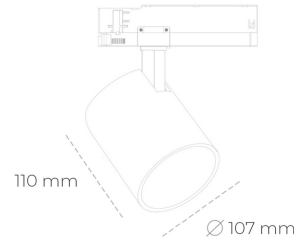

SPOTLIGHT LIDER A 930 27W 38° WHITE PREMIUM COLOR ON/OFF

Article number: N004-K0003-PC930-HA-G38-ZE53_700-S1-###

LED	COB
Light colour	3000 [K] PREMIUM COLOR
CRI	90
Led chip flux	2960 [lm]
Luminous flux	2664 [lm]
System power	27 [W]
Luminaire Efficiency	99 [lm/W]
Beam angle	38°
Controller	ON/OFF
MacAdam	3 SDCM

Spotlight LED

Track mounted LED spotlight. Aluminium housing. Ceiling base installation possible. Available in white, black and grey. Any RAL palette colour available on enquiry. Reflector beams available: 15°, 23°, 38°, 45° and 60°. Maximum power is 31W.

LUMINAIRE

Weight	0,7 [kg]
Protection rating IP , IK , class	IP 20, IK 1,
Luminaire colour	WHITE
Cover	Plastic
Operating voltage	220-240V 50-60Hz

Note: All data are typical values. Tolerance of measurements +/-10% System features may change with product improvements due to technical advances.