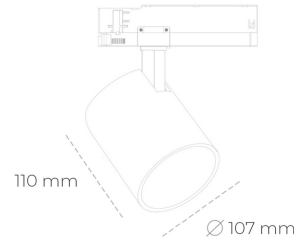

SPOTLIGHT LIDER A 930 31W 15° WHITE PREMIUM COLOR ON/OFF

Article number: N004-K0003-PC930-HA-G15-ZE53_800-S1-###

LED	COB
Light colour	3000 [K] PREMIUM COLOR
CRI	90
Led chip flux	3317 [lm]
Luminous flux	2985 [lm]
System power	31 [W]
Luminaire Efficiency	96 [lm/W]
Beam angle	15°
Controller	ON/OFF
MacAdam	3 SDCM

Spotlight LED

Track mounted LED spotlight. Aluminium housing. Ceiling base installation possible. Available in white, black and grey. Any RAL palette colour available on enquiry. Reflector beams available: 15°, 23°, 38°, 45° and 60°. Maximum power is 31W.

LUMINAIRE

Weight	0,7 [kg]
Protection rating IP , IK , class	IP 20, IK 1,
Luminaire colour	WHITE
Cover	Plastic
Operating voltage	220-240V 50-60Hz

Note: All data are typical values. Tolerance of measurements +/-10% System features may change with product improvements due to technical advances.