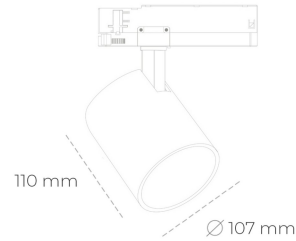

SPOTLIGHT LIDER A 930 21W 15° WHITE PREMIUM COLOR ON/OFF

Article number: N004-K0003-PC930-HA-G15-ZE53_550-S1-###

LED	COB
Light colour	3000 [K] PREMIUM COLOR
CRI	90
Led chip flux	2396 [lm]
Luminous flux	2156 [lm]
System power	21 [W]
Luminaire Efficiency	103 [lm/W]
Beam angle	15°
Controller	ON/OFF
MacAdam	3 SDCM

Spotlight LED

Track mounted LED spotlight. Aluminium housing. Ceiling base installation possible. Available in white, black and grey. Any RAL palette colour available on enquiry. Reflector beams available: 15°, 23°, 38°, 45° and 60°. Maximum power is 31W.

LUMINAIRE

Weight	0.7 [kg]
Protection rating IP , IK , class	IP 20, IK 1,
Luminaire colour	WHITE
Cover	Plastic
Operating voltage	220-240V 50-60Hz

Note: All data are typical values. Tolerance of measurements +/-10% System features may change with product improvements due to technical advances.