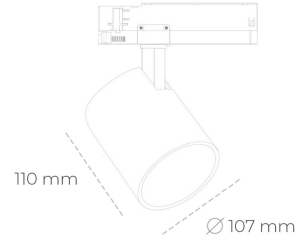

## SPOTLIGHT LIDER A 930 21W 45° WHITE CRI97 ON/OFF

Article number: N004-K0003-HI930-H5-G45-ZE53\_550-S1-###

LED	COB
Light colour	3000 [K] CRI97
CRI	90
Led chip flux	2402 [lm]
Luminous flux	2161 [lm]
System power	21 [W]
Luminaire Efficiency	103 [lm/W]
Beam angle	45°
Controller	ON/OFF
MacAdam	3 SDCM

### Spotlight LED

Track mounted LED spotlight. Aluminium housing. Ceiling base installation possible. Available in white, black and grey. Any RAL palette colour available on enquiry. Reflector beams available: 15°, 23°, 38°, 45° and 60°. Maximum power is 31W.

### LUMINAIRE

Weight	0,7 [kg]
Protection rating IP , IK , class	IP 20, IK 1,
Luminaire colour	WHITE
Cover	Plastic
Operating voltage	220-240V 50-60Hz

Note: All data are typical values. Tolerance of measurements +/-10% System features may change with product improvements due to technical advances.