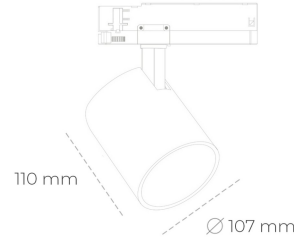

SPOTLIGHT LIDER A 930 27W 15° WHITE CRI97 ON/OFF

Article number: N004-K0003-HI930-H5-G15-ZE53_700-S1-###

LED	COB
Light colour	3000 [K] CRI97
CRI	90
Led chip flux	2990 [lm]
Luminous flux	2691 [lm]
System power	27 [W]
Luminaire Efficiency	100 [lm/W]
Beam angle	15°
Controller	ON/OFF
MacAdam	3 SDCM

Spotlight LED

Track mounted LED spotlight. Aluminium housing. Ceiling base installation possible. Available in white, black and grey. Any RAL palette colour available on enquiry. Reflector beams available: 15°, 23°, 38°, 45° and 60°. Maximum power is 31W.

LUMINAIRE

Weight	0.7 [kg]
Protection rating IP , IK , class	IP 20, IK 1,
Luminaire colour	WHITE
Cover	Plastic
Operating voltage	220-240V 50-60Hz

Note: All data are typical values. Tolerance of measurements +/-10% System features may change with product improvements due to technical advances.