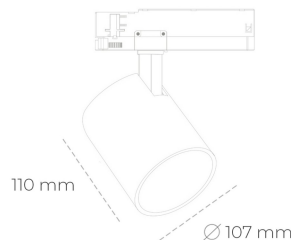

SPOTLIGHT LIDER A 935 14W 15° WHITE PREMIUM WHITE ON/OFF

LED	COB
Light colour	3500 [K] PREMIUM WHITE
CRI	90
Led chip flux	2131 [lm]
Luminous flux	1917 [lm]
System power	14 [W]
Luminaire Efficiency	137 [lm/W]
Beam angle	15°
Controller	ON/OFF
MacAdam	3 SDCM

Spotlight LED

Track mounted LED spotlight. Aluminium housing. Ceiling base installation possible. Available in white, black and grey. Any RAL palette colour available on enquiry. Reflector beams available: 15°, 23°, 38°, 45° and 60°. Maximum power is 31W.

LUMINAIRE

Weight	0,7 [kg]
Protection rating IP , IK , class	IP 20, IK 1,
Luminaire colour	WHITE
Cover	Plastic
Operating voltage	220-240V 50-60Hz

Note: All data are typical values. Tolerance of measurements +/-10% System features may change with product improvements due to technical advances.

OPTIONS

RAL colours on inquiry, honeycomb louver on inquiry , Casambi on inquiry, DALI on inquiry, Phase-cut dimming on inquiry.

Generated: 21.06.2024

+48 32 388 80 00

www.cora.pl
cora@cora.pl

Street: Ignatza Hakuby 18
41-914 Bytom, Polska