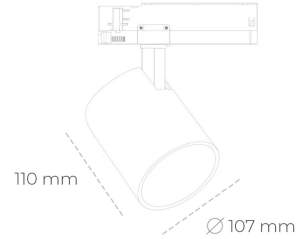

SPOTLIGHT LIDER A 957 25W 45° WHITE SPECIAL ON/OFF

LED	COB
Light colour	5700 [K] SPECIAL
CRI	90
Led chip flux	3255 [lm]
Luminous flux	2929 [lm]
System power	25 [W]
Luminaire Efficiency	117 [lm/W]
Beam angle	45°
Controller	ON/OFF
MacAdam	3 SDCM

Spotlight LED

Track mounted LED spotlight. Aluminium housing. Ceiling base installation possible. Available in white, black and grey. Any RAL palette colour available on enquiry. Reflector beams available: 15°, 23°, 38°, 45° and 60°. Maximum power is 31W.

LUMINAIRE

Weight	0,7 [kg]
Protection rating IP , IK , class	IP 20, IK 1,
Luminaire colour	WHITE
Cover	Plastic
Operating voltage	220-240V 50-60Hz

Note: All data are typical values. Tolerance of measurements +/-10% System features may change with product improvements due to technical advances.

OPTIONS

RAL colours on inquiry, honeycomb louver on inquiry , Casambi on inquiry, DALI on inquiry, Phase-cut dimming on inquiry.

Generated: 21.06.2024

+48 32 388 80 00

www.cora.pl
cora@cora.pl

Street: Ignatza Hakuby 18
41-914 Bytom, Polska