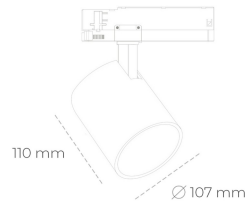

SPOTLIGHT LIDER A 957 10W 38° WHITE SPECIAL ON/OFF

Article number: N004-K0003-CC957-H5-G38-ZE63_250-S1-###

LED	COB
Light colour	5700 [K] SPECIAL
CRI	90
Led chip flux	1318 [lm]
Luminous flux	1186 [lm]
System power	10 [W]
Luminaire Efficiency	119 [lm/W]
Beam angle	38°
Controller	ON/OFF
MacAdam	3 SDCM

Spotlight LED

Track mounted LED spotlight. Aluminium housing. Ceiling base installation possible. Available in white, black and grey. Any RAL palette colour available on enquiry. Reflector beams available: 15°, 23°, 38°, 45° and 60°. Maximum power is 31W.

LUMINAIRE

Weight	0.7 [kg]
Protection rating IP , IK , class	IP 20, IK 01,
Luminaire colour	WHITE
Cover	Plastic
Operating voltage	220-240V 50-60Hz

Note: All data are typical values. Tolerance of measurements +/-10%
System features may change with product improvements due to technical advances.